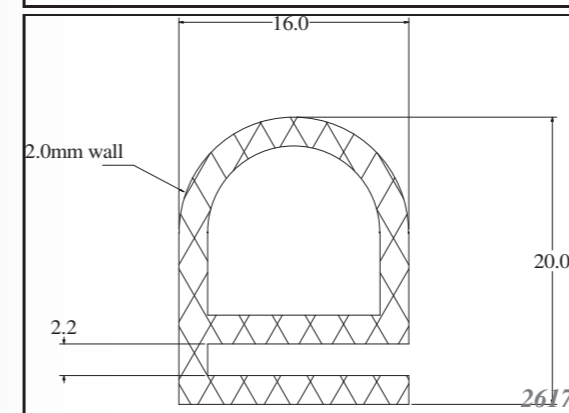

PROFIL E

E SECTION