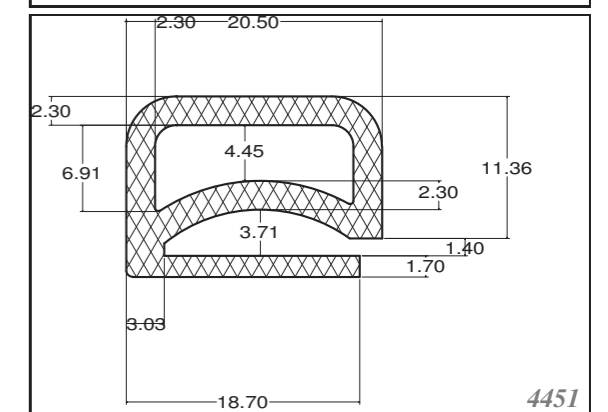

PROFIL E

E SECTION