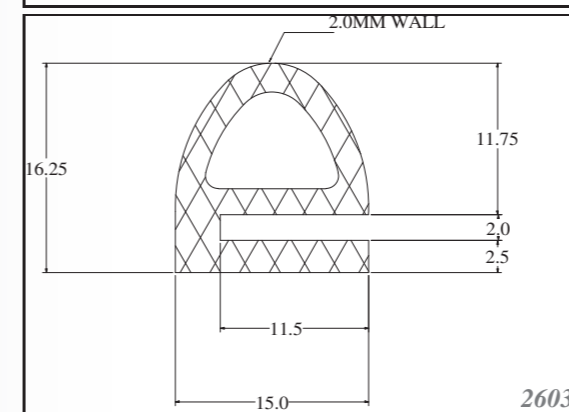

PROFIL E

E SECTION