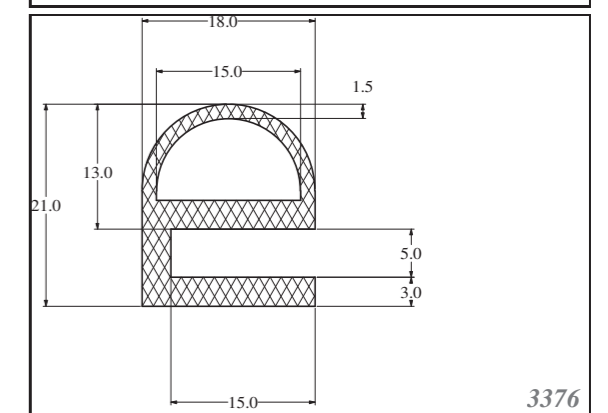

PROFIL E

E SECTION