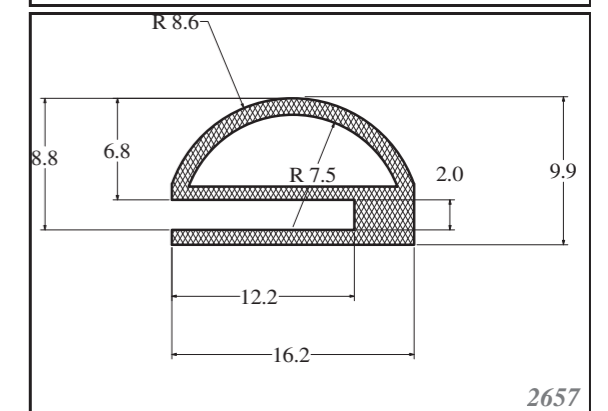

PROFIL E

E SECTION