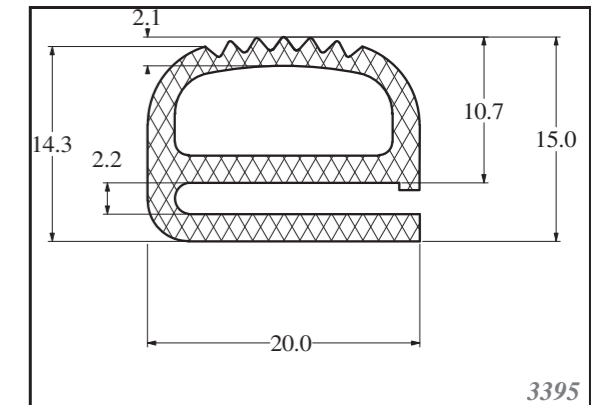

PROFIL E

E SECTION